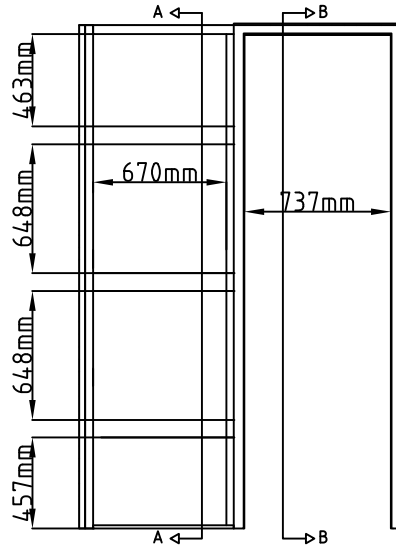

Plan View MM3096

Cross section A - A

Cross section B - B

Closed Door

Door in pocket with handle

Door in pocket Flush pull