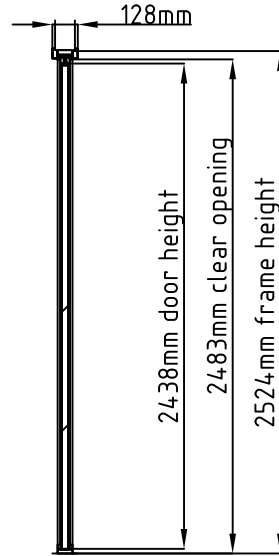

Plan View MM3096

Cross section A - A

Cross section B - B

Closed Door

Door in pocket with handle

Door in pocket Flush pull