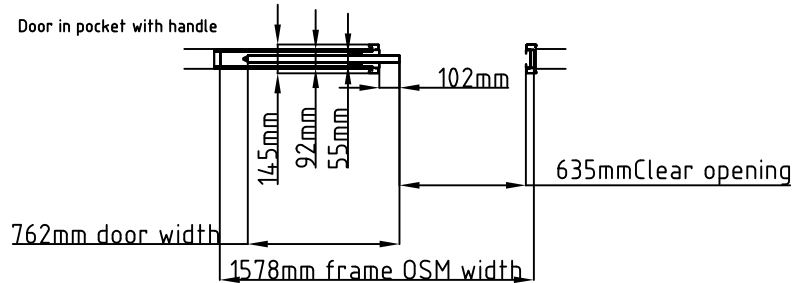

Plan View MM3096

Cross section A - A

Cross section B - B

Closed Door

Door in pocket with handle

Door in pocket Flush pull