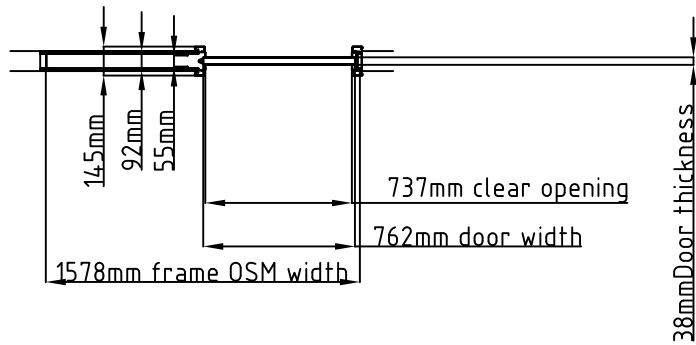

Plan View MM3096

Cross section A - A

Cross section B - B

Closed Door

Door in pocket with handle

Door in pocket Flush pull