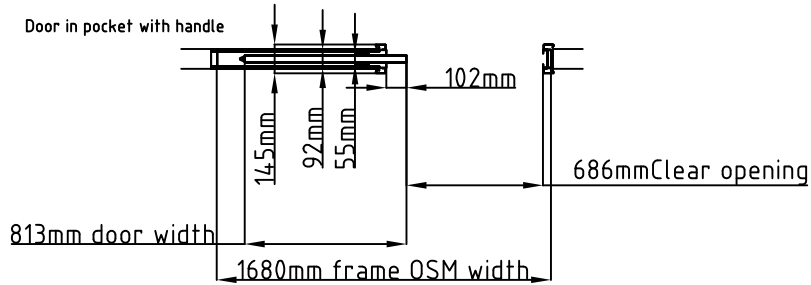

# Plan View MM3296

Cross section A - A

Cross section B - B

Closed Door

Door in pocket with handle

Door in pocket Flush pull