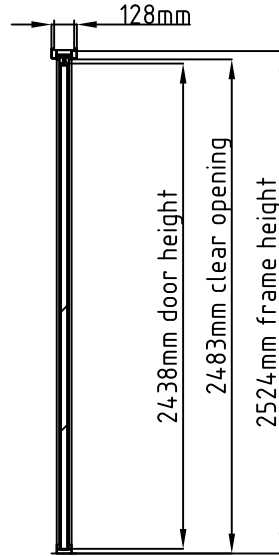

# Plan View MM3296

Cross section A - A

Cross section B - B

Closed Door

Door in pocket with handle

Door in pocket Flush pull