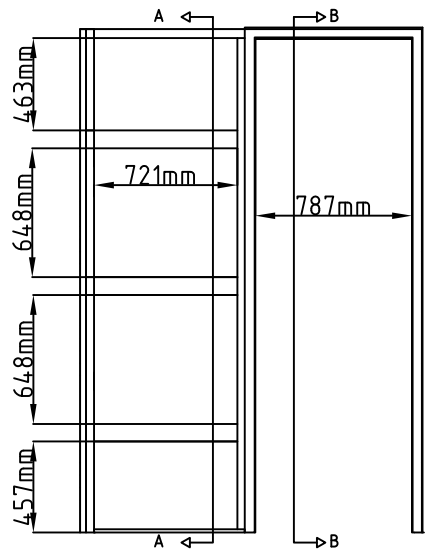

# Plan View MM3296

Cross section A - A

Cross section B - B

Closed Door

Door in pocket with handle

Door in pocket Flush pull