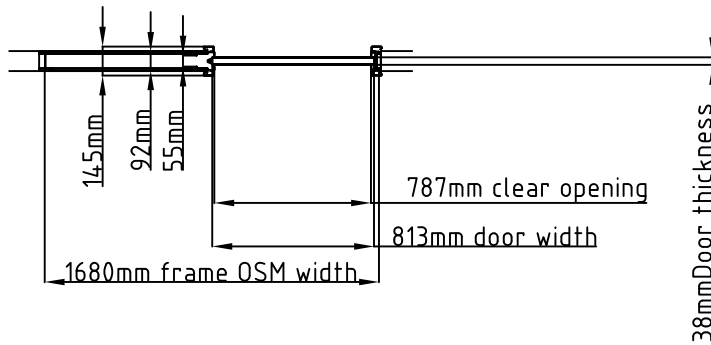

# Plan View MM3296

Cross section A - A

Cross section B - B

Closed Door

Door in pocket with handle

Door in pocket Flush pull