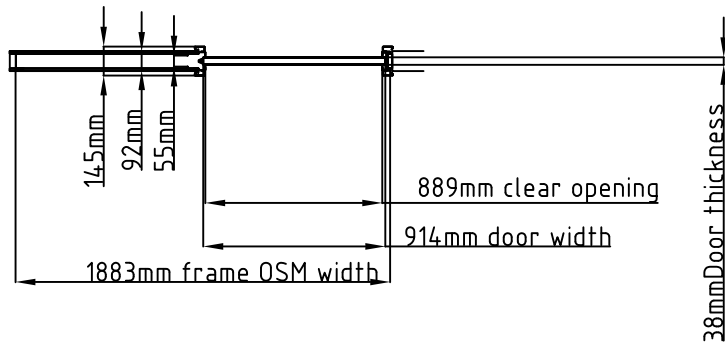

Plan View MM3696

Cross section A - A

Cross section B - B

Closed Door

Door in pocket with handle

Door in pocket Flush pull