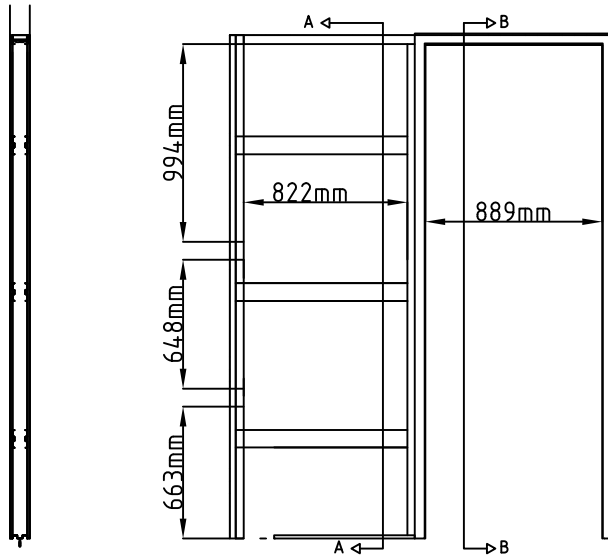

Plan View MM3696

Cross section A - A

Cross section B - B

Closed Door

Door in pocket with handle

Door in pocket Flush pull