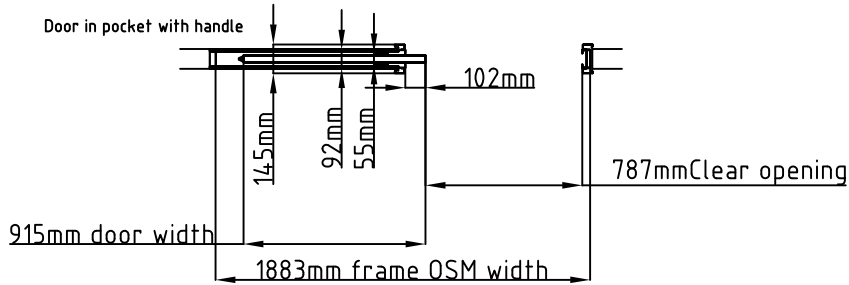

Plan View MM3696

Cross section A - A

Cross section B - B

Closed Door

Door in pocket with handle

Door in pocket Flush pull