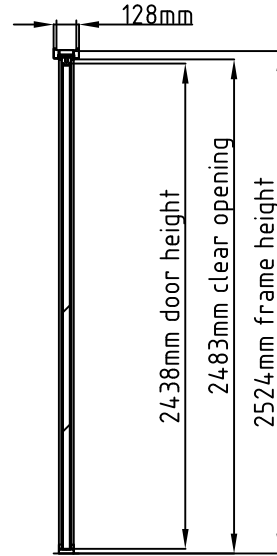

Plan View MM3696

Cross section A - A

Cross section B - B

Closed Door

Door in pocket with handle

Door in pocket Flush pull